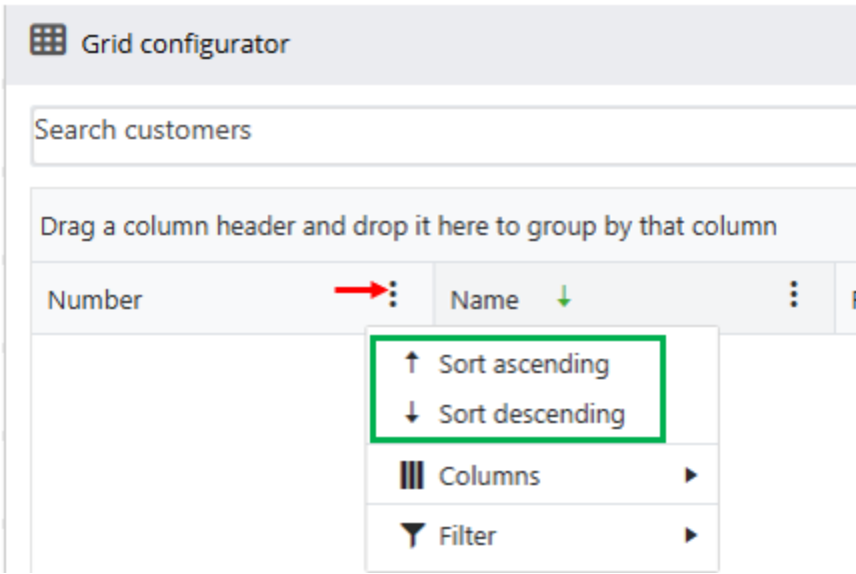

Columns: User can add additional columns to the grid