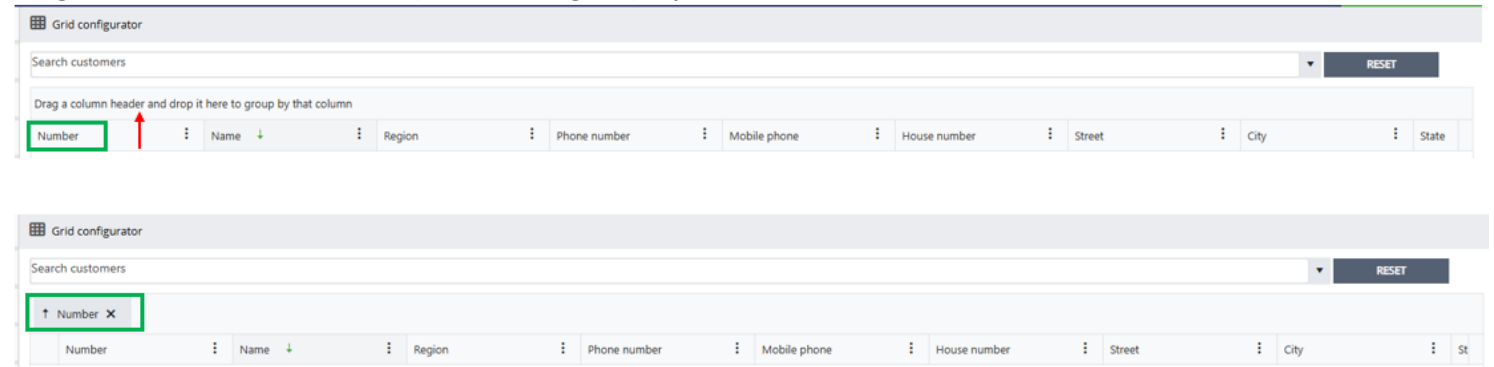

## Description

- The "Grid Designer" is a tool that allows customers to configure and rearrange specific information columns and their screen positioning to their organizational needs.
- Users Can
  - Configure and rearrange data columns to align with specific organizational requirements.
  - Custom configuration allows users to tailor their interface, leading to more efficient and productive workflows based on individual or team needs.
  - The **Grid Designer** enables configuration of all column-based views.
  - Configurable views include, but are not limited to: **Order Search**, **Asset Search**, and **Customer Search**.
    - See drop down menu on screen for all available options

## Configuration Options

- The examples shown in the images use the grid on the **Customer Search** screen.

From the drop down menu select which grid screen you want to adjust

Drag and drop a column header to the desired location to rearrange grid columns

Drag a column header and drop it here to group by that column

3 dot context menu in each column for the following options:

**Sort Ascending/Descending:** Sorts column data by selection

**Columns:** User can add additional columns to the grid