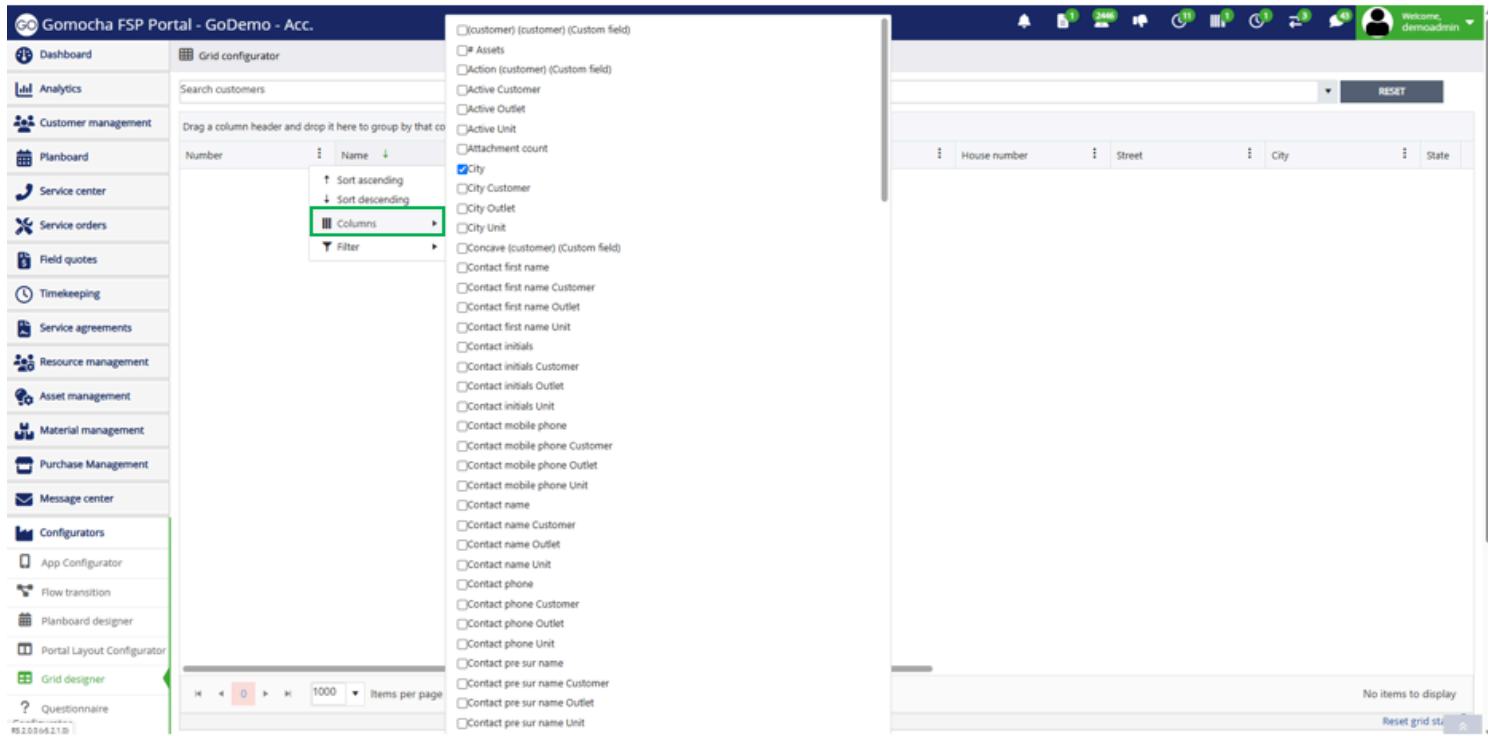

## Description

- The "Grid Designer" is a tool that allows customers to configure and rearrange specific information columns and their screen positioning to their organizational needs.
- Users Can
  - Configure and rearrange data columns to align with specific organizational requirements.
  - Custom configuration allows users to tailor their interface, leading to more efficient and productive workflows based on individual or team needs.
  - The **Grid Designer** enables configuration of all column-based views.
  - Configurable views include, but are not limited to: **Order Search**, **Asset Search**, and **Customer Search**.
    - See drop down menu on screen for all available options

Drag a column header and drop it here to group by that column

3 dot context menu in each column for the following options:

**Sort Ascending/Descending:** Sorts column data by selection

**Columns:** User can add additional columns to the grid