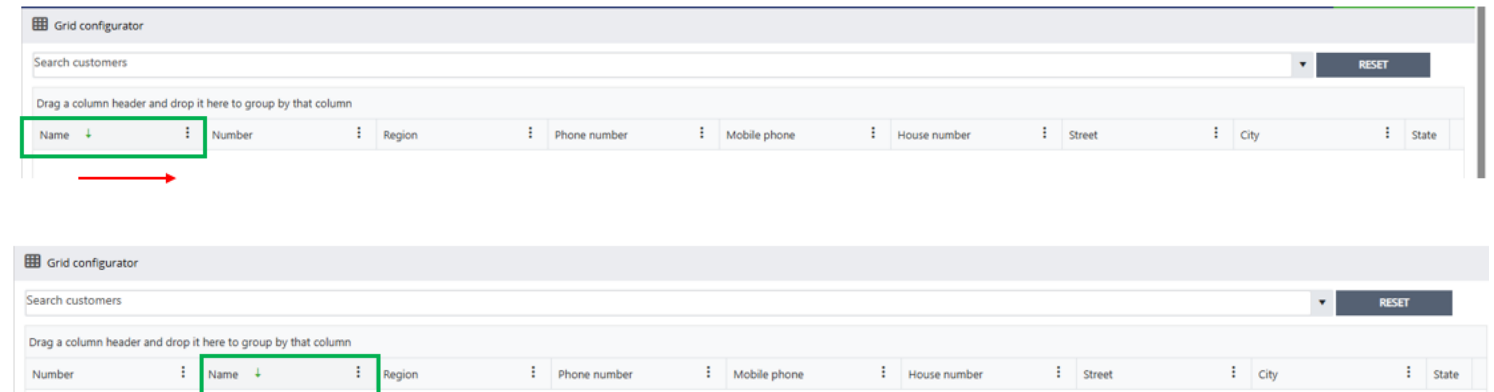

## Grid Designer

- [FMP360 Grid Designer Tutorial](#)

A screenshot of the Gomocho FSP Portal - GoDemo - Acc. interface. The top navigation bar is dark blue with the Gomocho logo on the left and a user profile on the right. A sidebar on the left contains a list of menu items, with "Grid designer" highlighted in green. The main content area is titled "Grid configurator" and features a search bar for customers, a "RESET" button, and a table with columns: Name, Number, Region, Phone number, Mobile phone, House number, Street, City, and State. Below the table, there are navigation controls including a "1000" items per page dropdown and a "No items to display" message.

## Description

- The "Grid Designer" is a tool that allows customers to configure and rearrange specific information columns and their screen positioning to their organizational needs.
- Users Can
  - Configure and rearrange data columns to align with specific organizational requirements.
  - Custom configuration allows users to tailor their interface, leading to more efficient and productive workflows based on individual or team needs.
  - The **Grid Designer** enables configuration of all column-based views.
  - Configurable views include, but are not limited to: **Order Search**, **Asset Search**, and **Customer Search**.
    - See drop down menu on screen for all available options

## Configuration Options

- The examples shown in the images use the grid on the **Customer Search** screen.

From the drop down menu select which grid screen you want to adjust

Drag and drop a column header to the desired location to rearrange grid columns